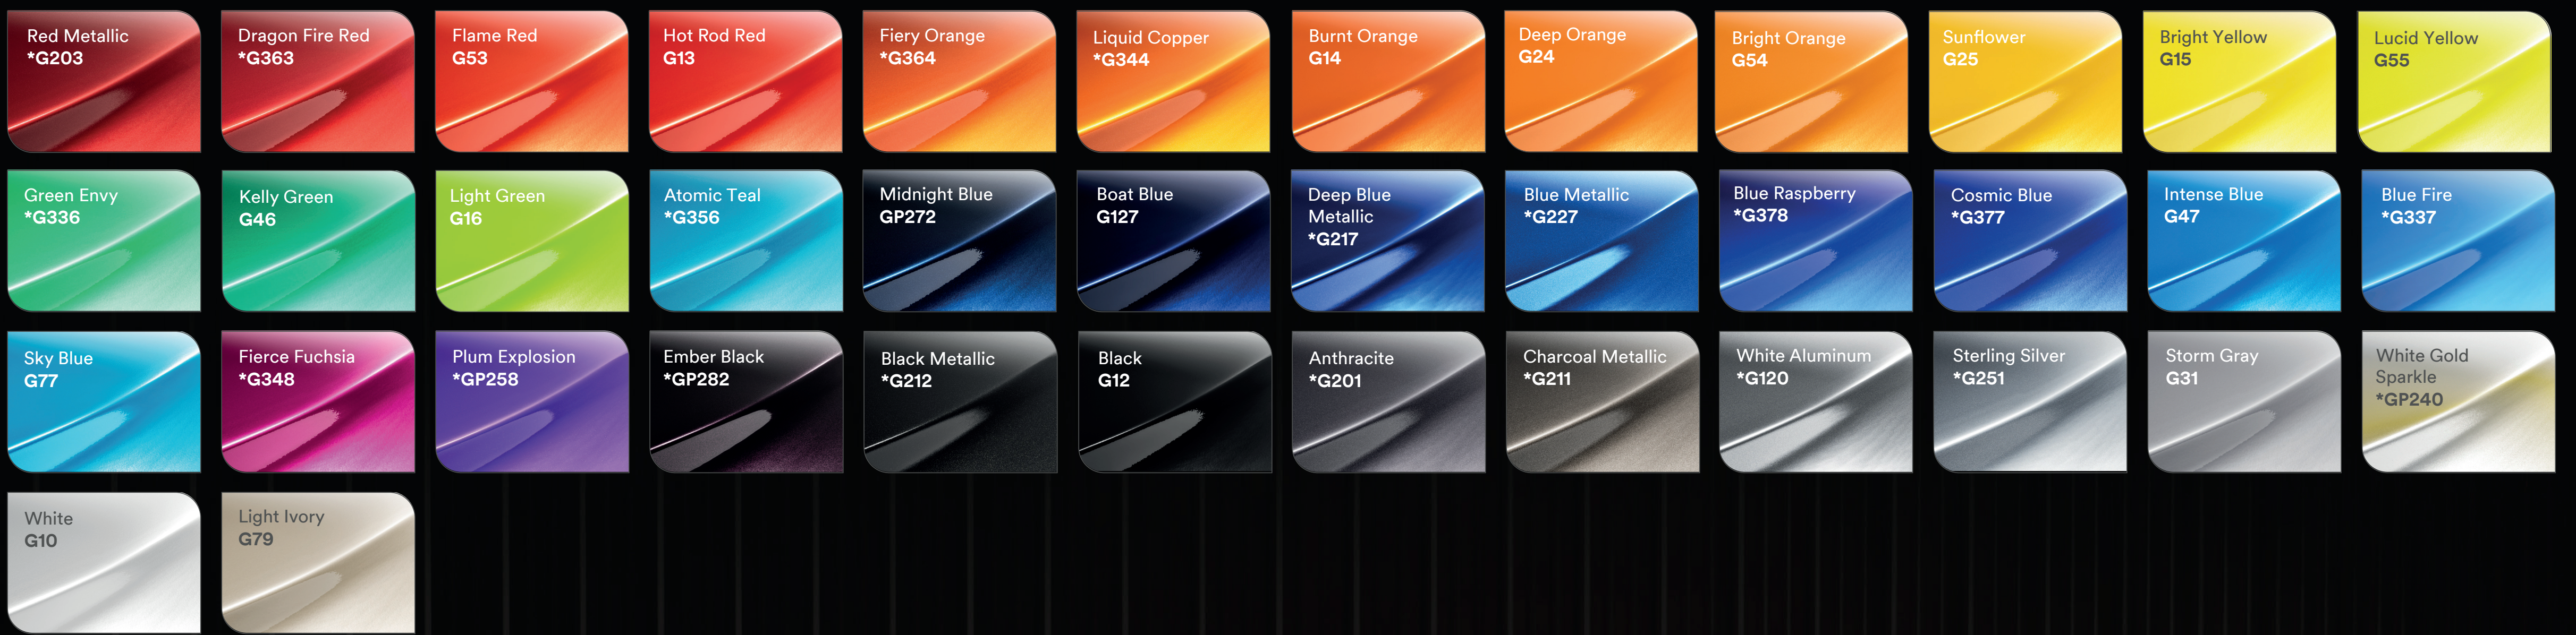

Wrap Film

3M.com.au/New2080
3Mnz.co.nz/New2080

Follow your own road.

High Gloss

Gloss

Satin

Matte

Textures

Color Flips

*Metallic and/or Pearl
Colors shown on monitor and when printed are approximate representation of actual colors available.
© 3M 2023. All rights reserved. 3M is a trademark of 3M. All other trademarks are properties of their respective owners. Used under license in Canada.