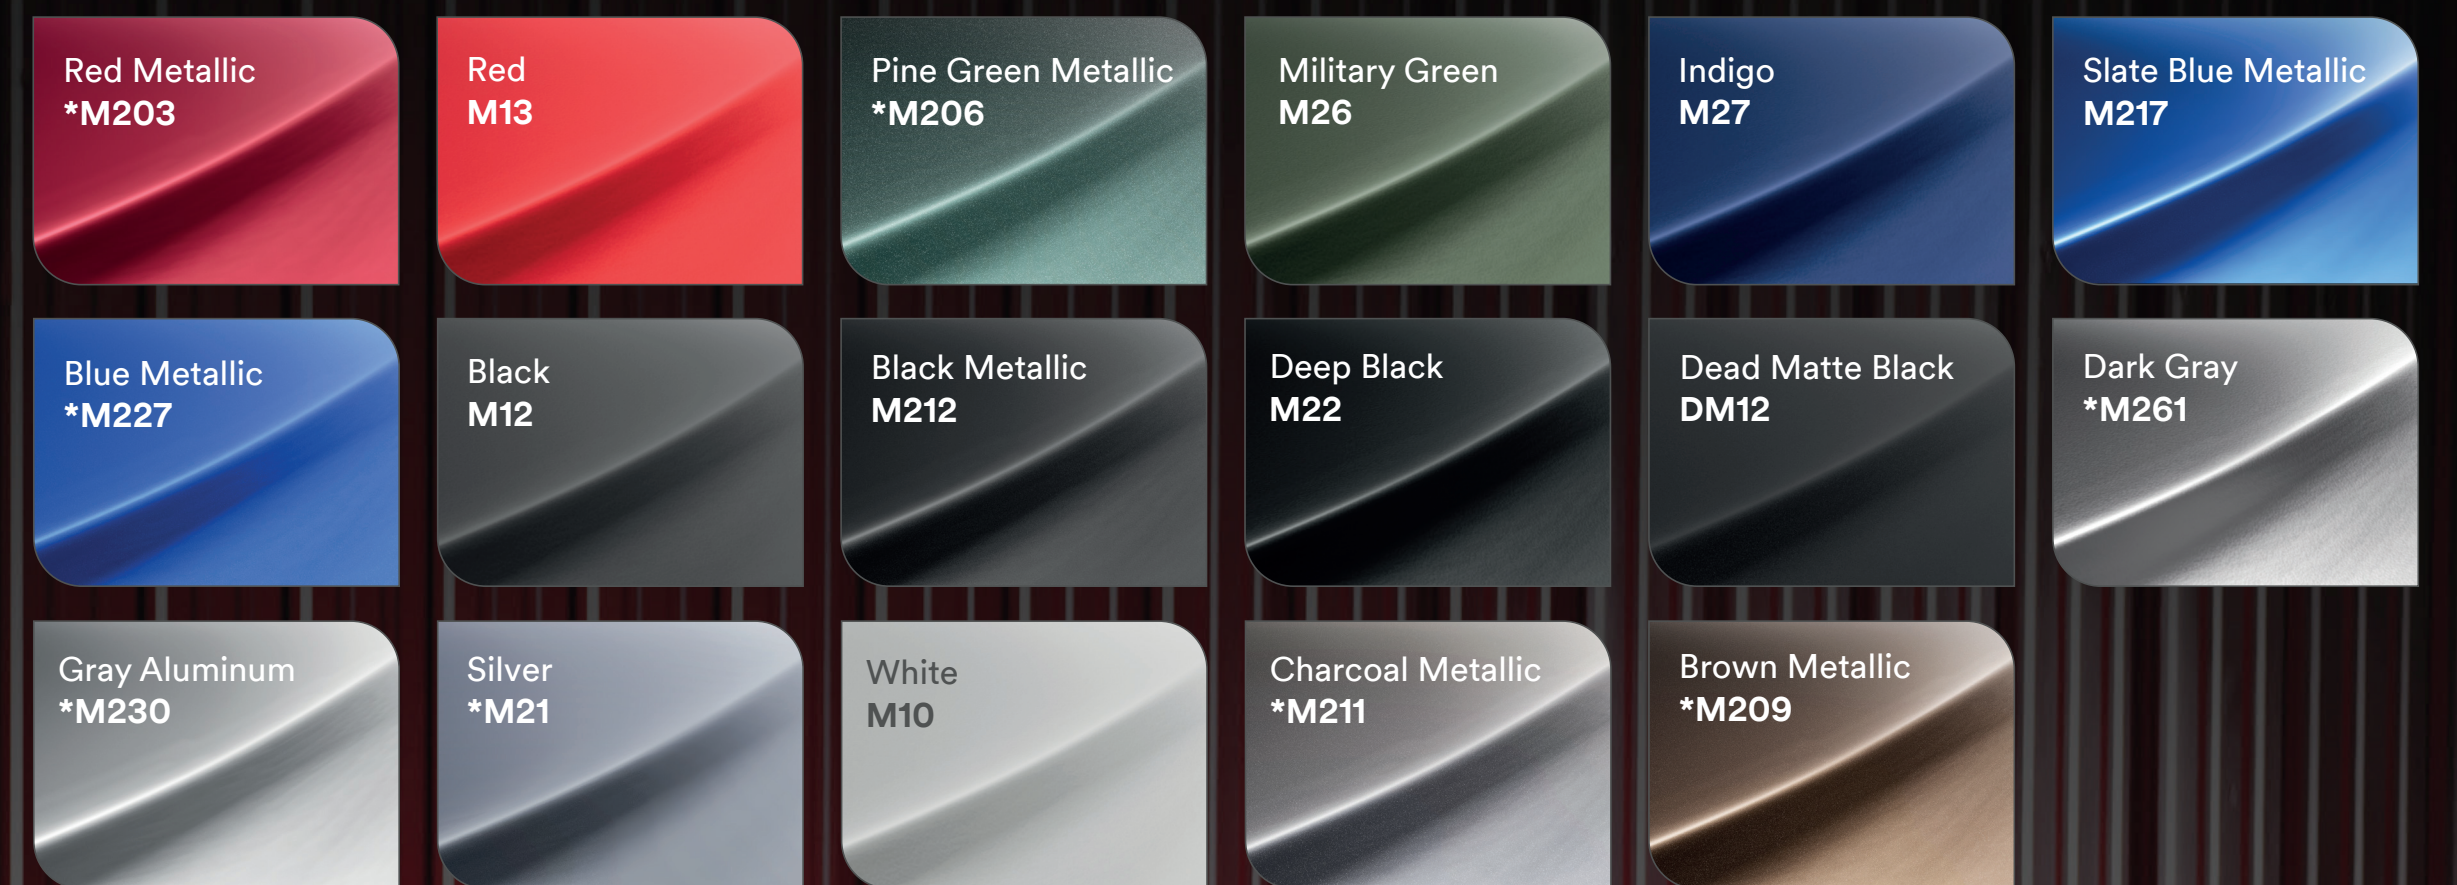

Wrap Film

3M.com.au/New2080
3Mnz.co.nz/New2080

Follow your own road.

High Gloss

Gloss

Satin

Matte

Textures

Color Flips

*Metallic and/or Pearl
Colors shown on monitor and when printed are approximate representation of actual colors available.
© 3M 2023. All rights reserved. 3M is a trademark of 3M. All other trademarks are properties of their respective owners. Used under license in Canada.